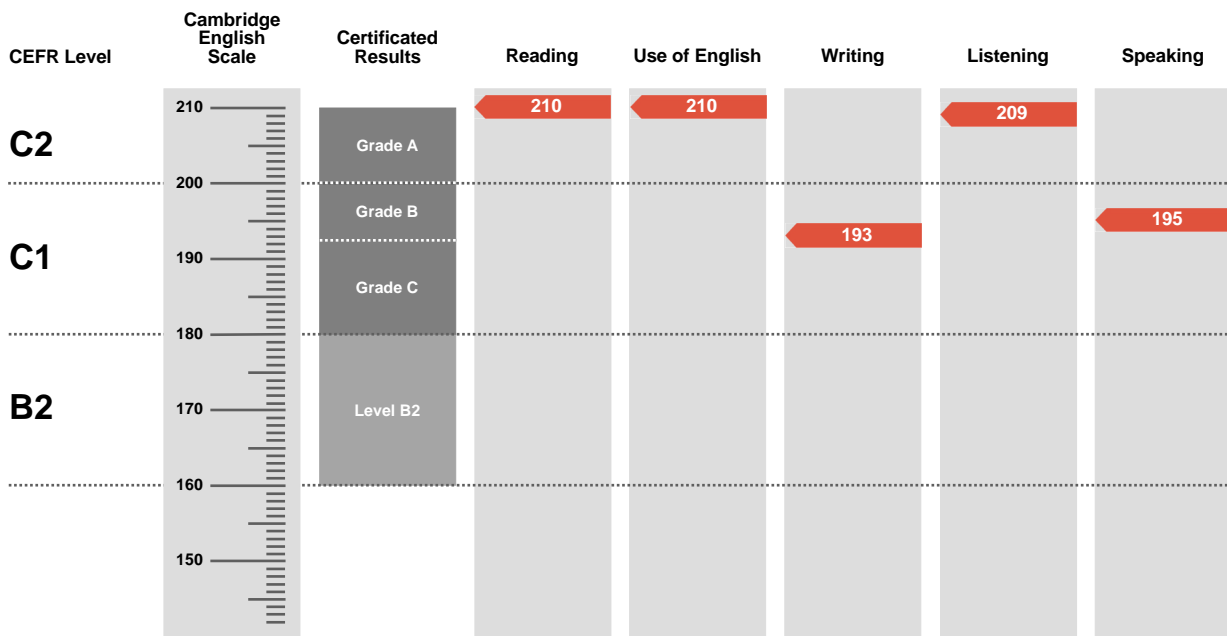

Certificate in Advanced English

Statement of Results

Candidate name

ROBERTO NICOLAS SAVINELLI

Place of entry

BUENOS AIRES

Result

Pass at Grade A

Overall Score

203

CEFR Level

C2

Advanced is an examination targeted at Level C1 in the Council of Europe's Common European Framework of Reference.

Candidates achieving Grade A (between 200 and 210 on the Cambridge English Scale) receive a certificate stating that they have demonstrated ability at Level C2. Candidates achieving Grade B or Grade C (between 180 and 199 on the Cambridge English Scale) receive a certificate at Level C1.

Candidates whose performance is below Level C1, but falls within Level B2 (between 160 and 179 on the Cambridge English Scale), receive a certificate stating that they have demonstrated ability at Level B2.